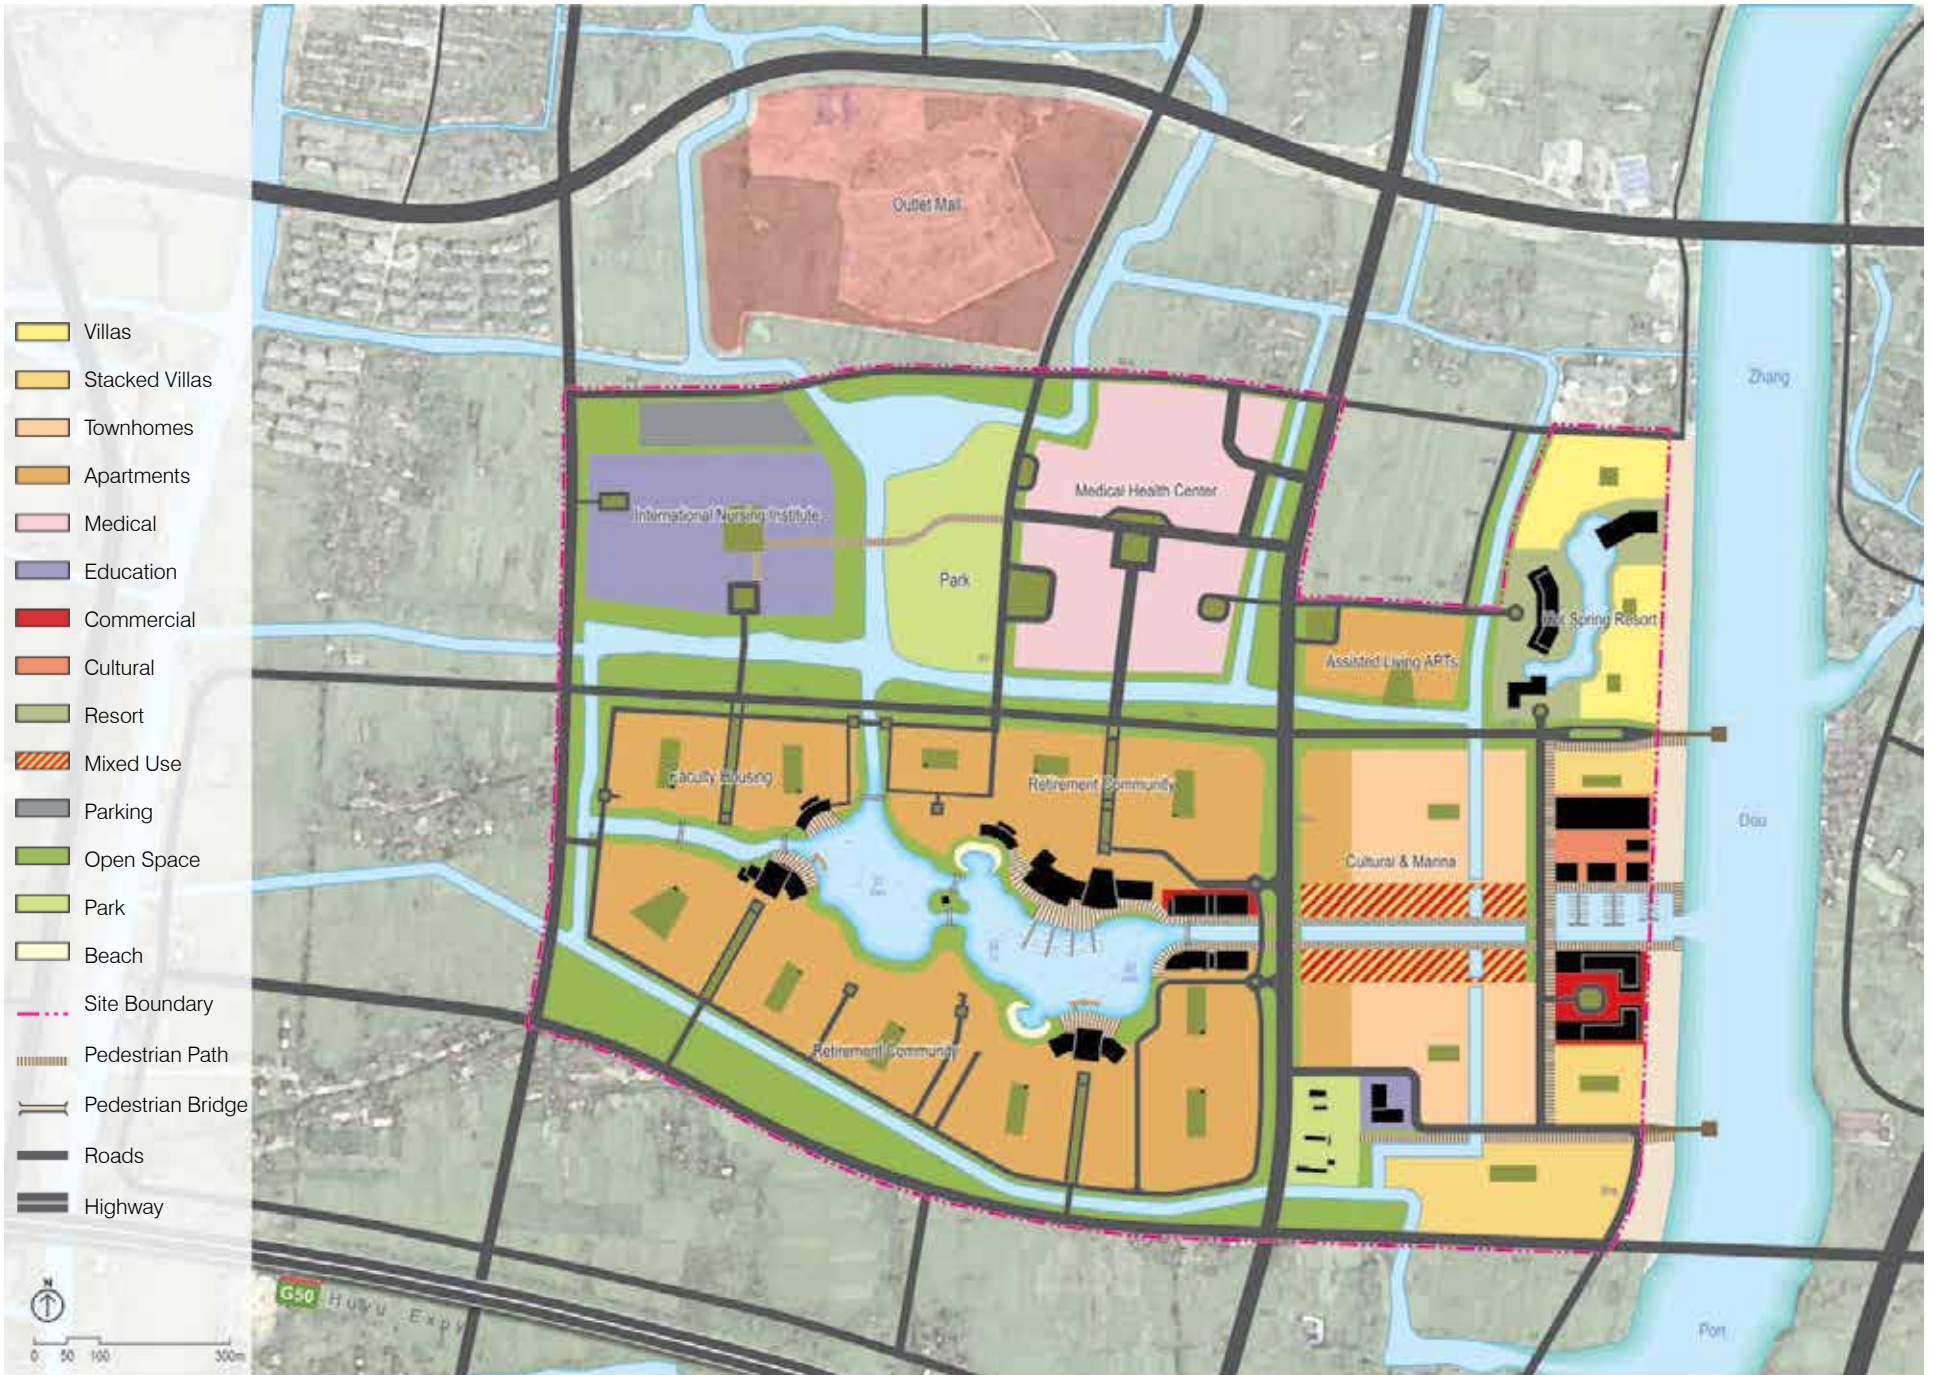

Huzhou Tai Lake Community
Zhejiang, China

Scale:
140 Hectares

Client:
Xinyuan Group

Riverwalk

Wetlands

Marina